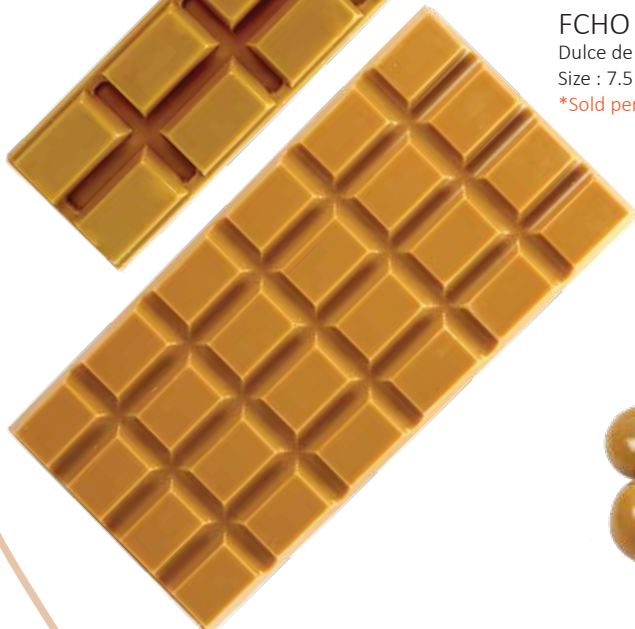

FPAN 0668

Dulce de Leche Crunchperles

Sold per Kilo